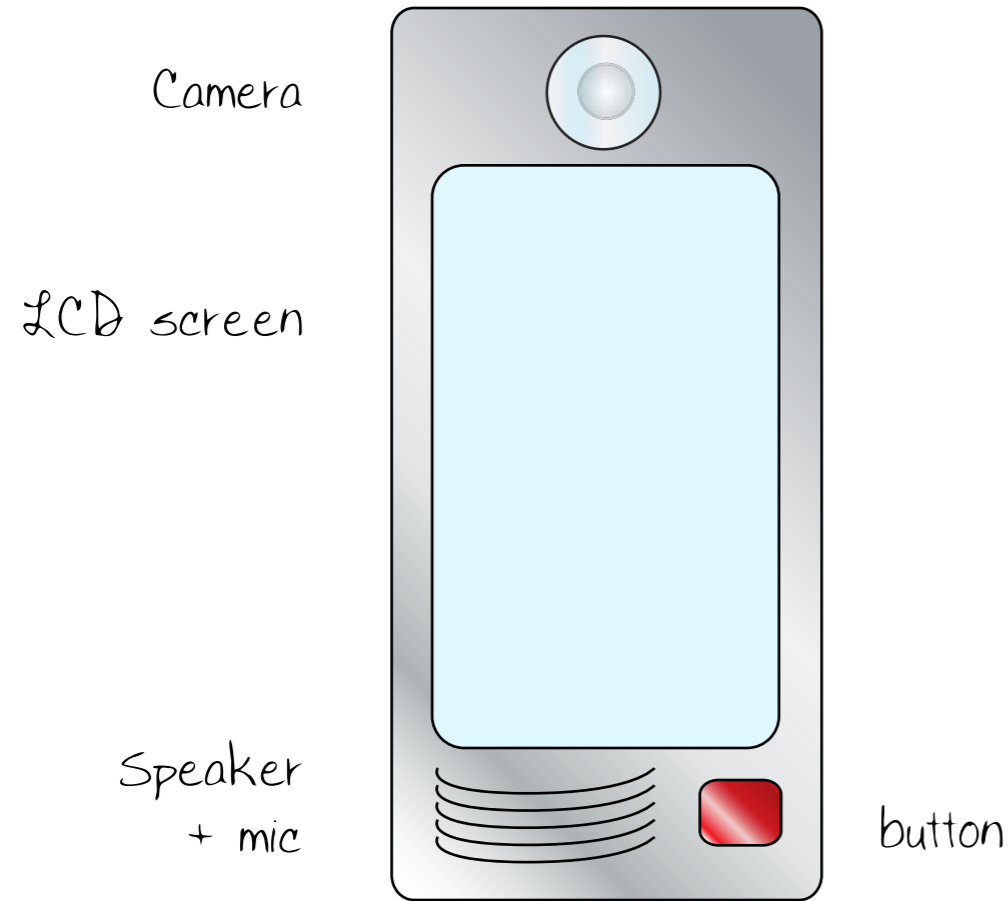

# The Mobile Doorman

by Sæþor Vido - Fab Lab Vestmannaeyjar, Iceland

Outside Front door

Inside Front door

When in "Home" mode it works as a normal doorbell. But when in "Away" mode it dials a videocall to a phonenumber wich has been preset with the numpad. With video and audio back and forth. So you can answer your door while not at home.

Other possible functions:

- that you could "buzz" someone in via your mobile.
- doubles as a front door surveillance system..
- a text message when you receive post through your mail slot.