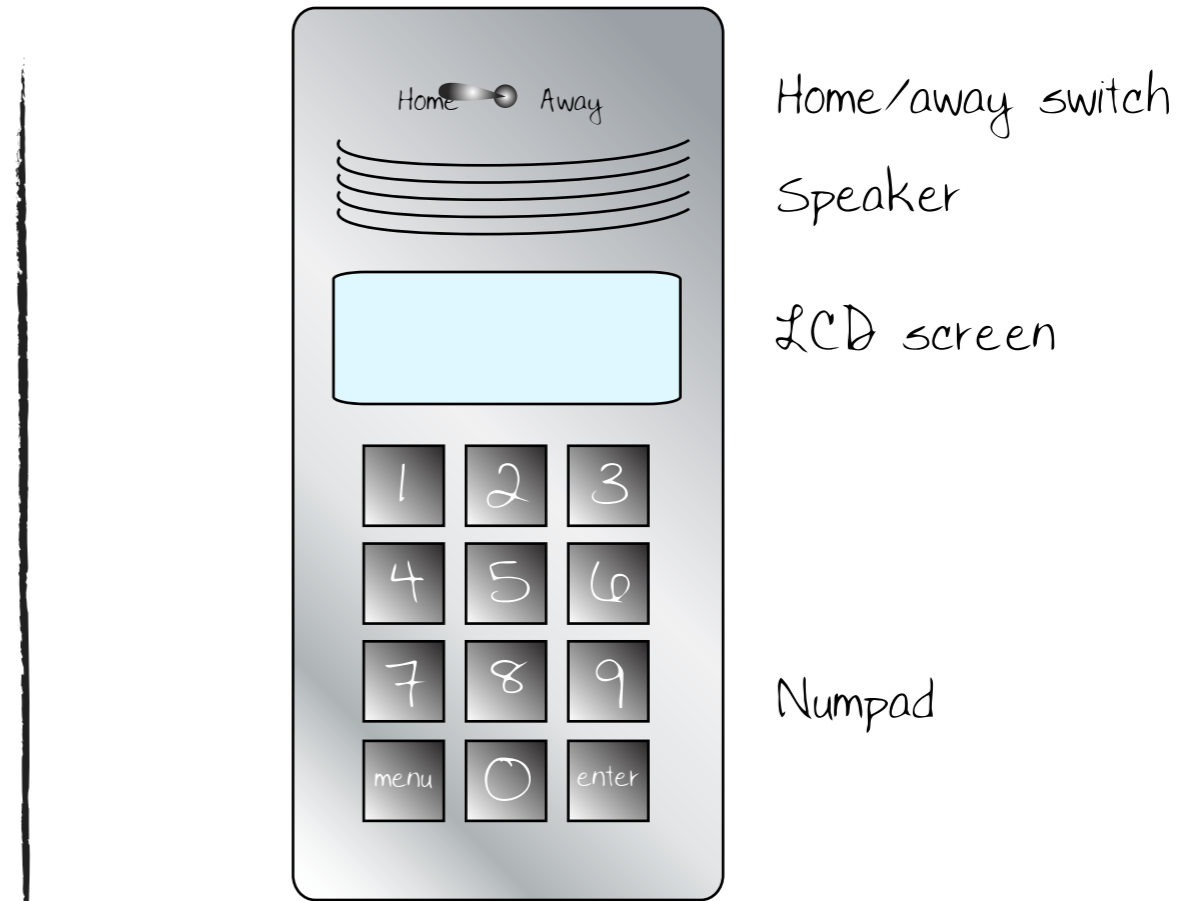

# The Mobile Doorman

by Sæþor Vido - Fab Lab Vestmannaeyjar, Iceland

Outside Front door

Inside Front door

When in "Home" mode it works as a normal doorbell. But when in "Away" mode it dials a videocall to a phonenumber wich has been preset with the numpad. With video and audio back and forth. So you can answer your door while not at home.

Other possible functions:

- that you could "buzz" someone in via your mobile.
- doubles as a front door surveillance system..
- a text message when you receive post through your mail slot.